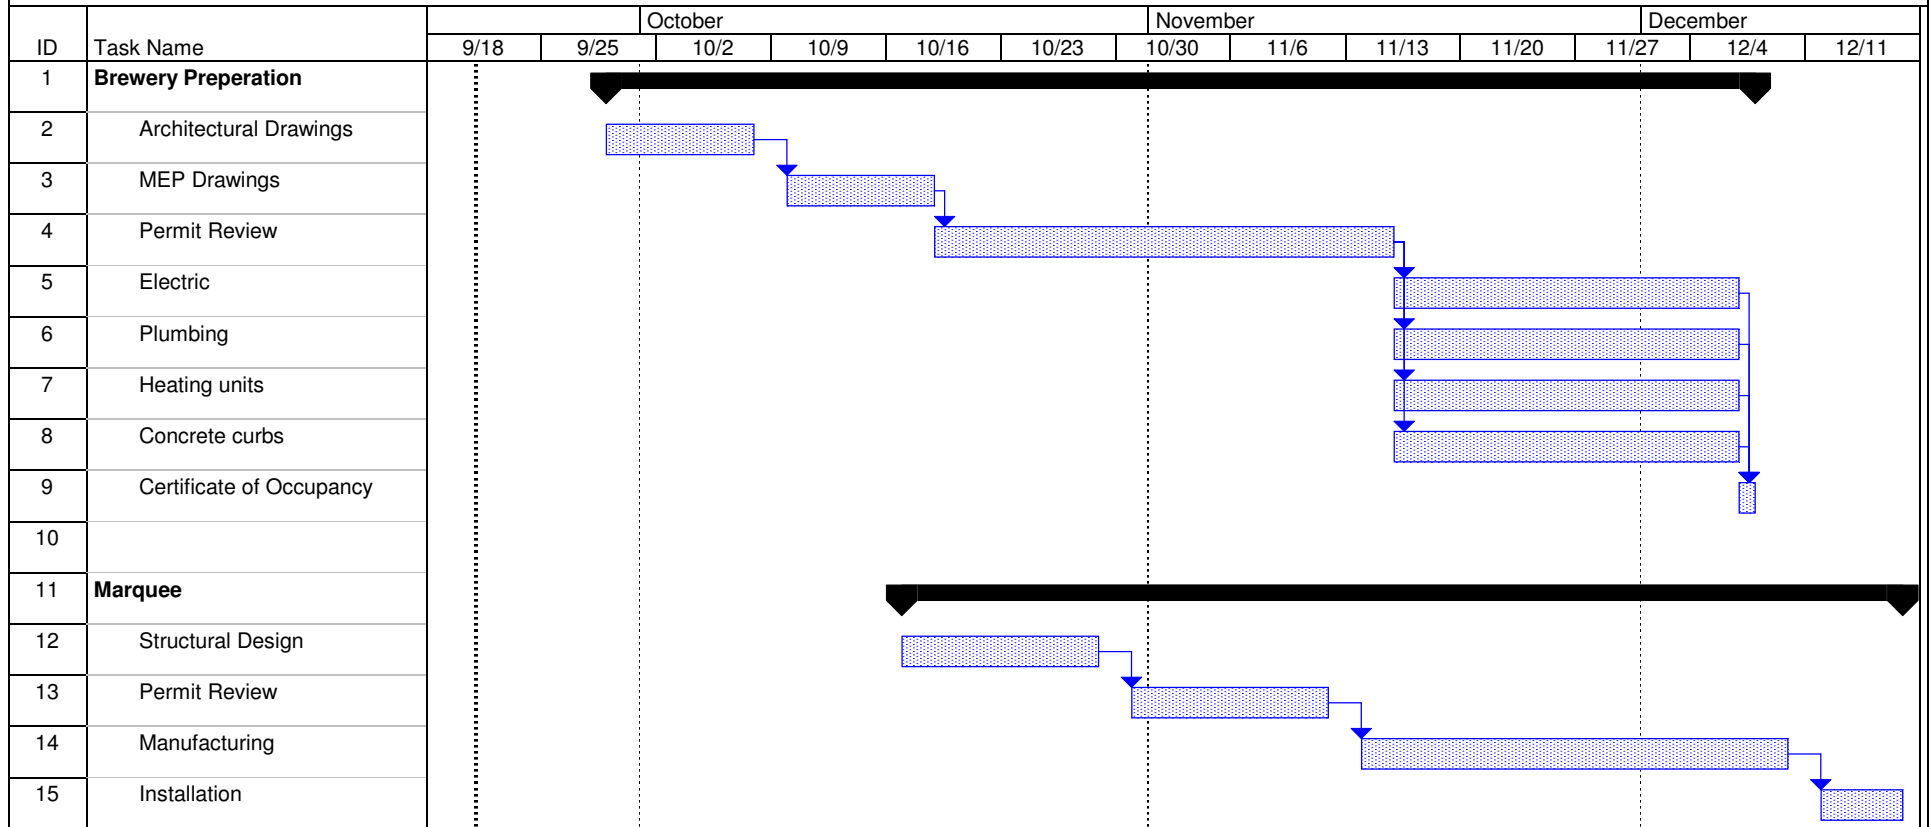

Bircus Brewing Phase I Preliminary Schedule

Hermes Construction
8 Girard St.
Florence, KY 41042
859-781-7198

Project: Project1 Date: Wed 9/21/16	Task		Summary		Rolled Up Progress	
	Split		Rolled Up Task		External Tasks	
	Progress		Rolled Up Split		Project Summary	
	Milestone		Rolled Up Milestone			